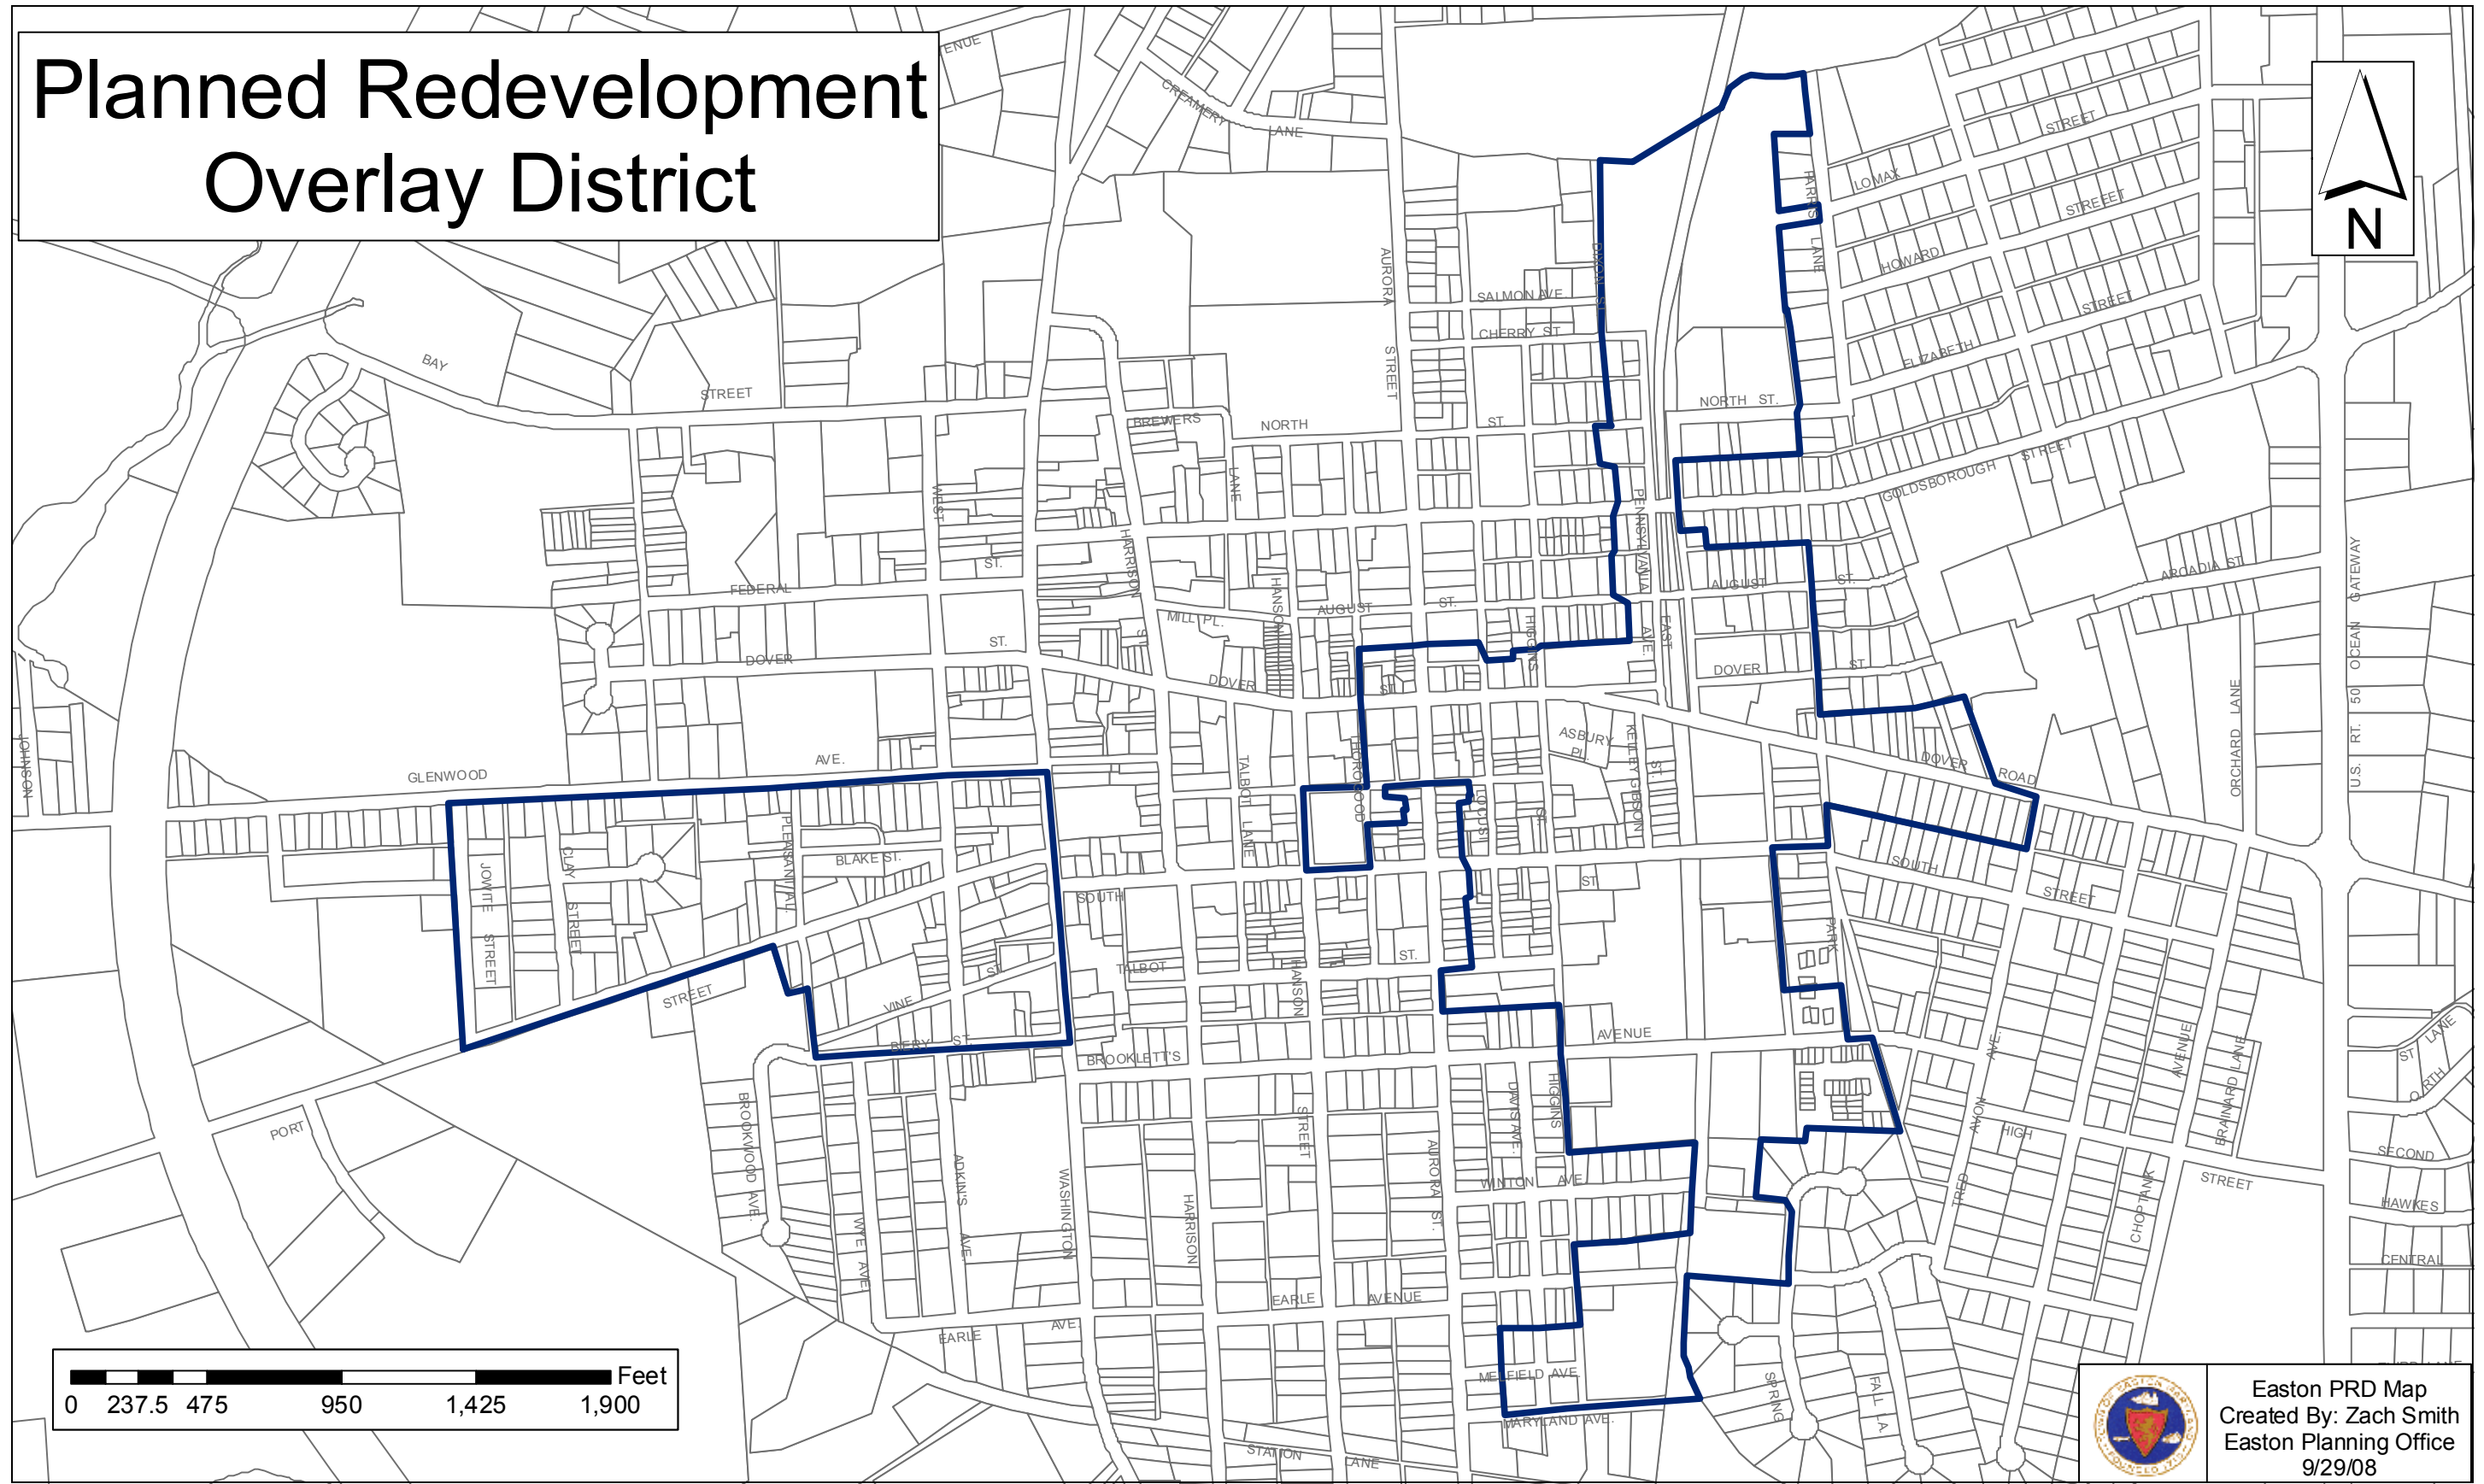

# Planned Redevelopment Overlay District

Easton PRD Map  
Created By: Zach Smith  
Easton Planning Office  
9/29/08